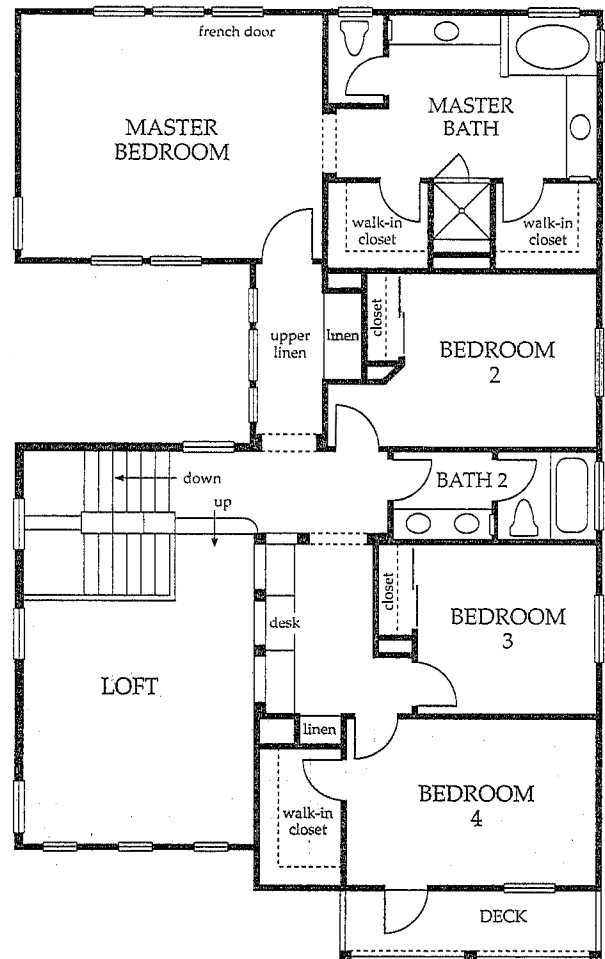

13178 MESA CREST PL FLOOR PLAN

Approximately 2,757 Square Feet

4 Bedrooms

2.5 Bathroom

2 Car Garage

FIRST FLOOR

SECOND FLOOR