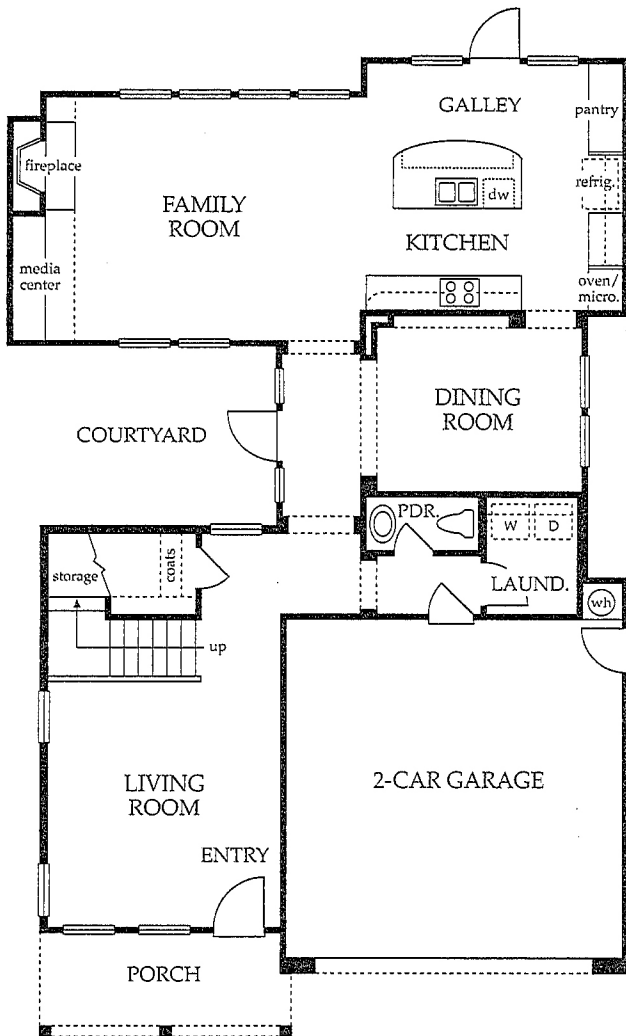

13178 MESA CREST PL FLOOR PLAN

Approximately 2,757 Square Feet

4 Bedrooms

2.5 Bathroom

2 Car Garage

FIRST FLOOR

SECOND FLOOR